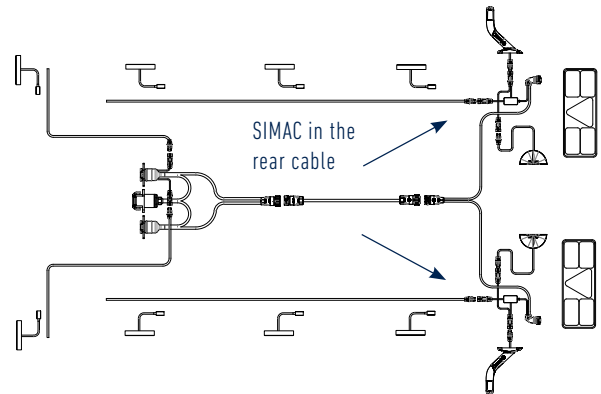

SIMAC integrated in the junction box

- Mounted in a secure and protected position with ideal plug connection to the system
- The best possible solution especially when 3 & 2 function lights are being used

ERMAX side marker lights

- > Standard mounting
- > 2 LED diodes
- > 4 mounting versions
- > 4 cable versions
- > IP69K rating

- > Mounting without visible screws
- > 2 LED diodes
- > 4 mounting versions
- > 3 cable versions
- > IP69K rating

SIMAC integrated in the rear cable

- > Optimised design for easy mounting
- > Ideal for the lean high-volume solution

SIMAC as adapter in the main cable

- > Allows mounting of side cables from front to back
- > Recommendable when a LED control box is used in the cable system

SIMAC integrated in the tail light

- > The easy and ideal solution without external modules
- > No further parts or components needed

TM10 LED

TM11 LED

Brands of the BPW Group:

ERMAX®

HBN-Teknik A/S

HESTAL®