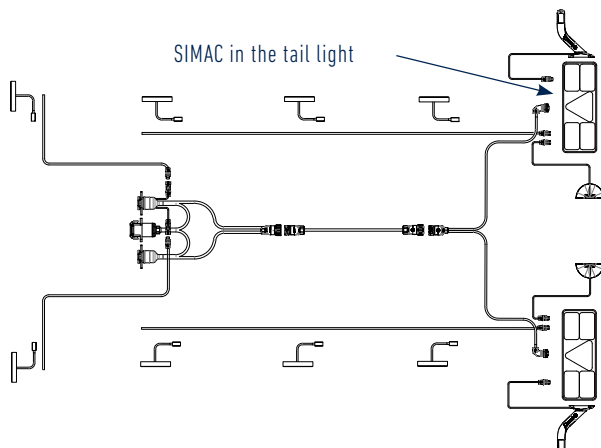

SIMAC integrated in the junction box

- Mounted in a secure and protected position with ideal plug connection to the system
- The best possible solution especially when 3 & 2 function lights are being used

ERMAX side marker lights

- > Standard mounting
- > 2 LED diodes
- > 4 mounting versions
- > 4 cable versions
- > IP69K rating

- > Mounting without visible screws
- > 2 LED diodes
- > 4 mounting versions
- > 3 cable versions
- > IP69K rating

SIMAC integrated in the rear cable

- > Optimised design for easy mounting
- > Ideal for the lean high-volume solution

SIMAC as adapter in the main cable

- > Allows mounting of side cables from front to back
- > Recommendable when a LED control box is used in the cable system

SIMAC integrated in the tail light

- > The easy and ideal solution without external modules
- > No further parts or components needed

TM10 LED

TM11 LED

Brands of the BPW Group:

ERMAX®

HBN-Teknik A/S

HESTAL®