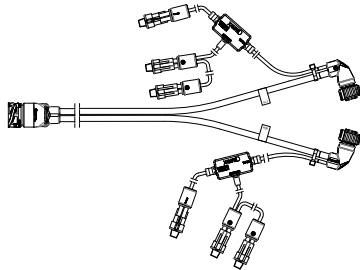

SIMAC integrated in the junction box

- Mounted in a secure and protected position with ideal plug connection to the system
- The best possible solution especially when 3 & 2 function lights are being used

ERMAX side marker lights

- > Standard mounting
- > 2 LED diodes
- > 4 mounting versions
- > 4 cable versions
- > IP69K rating

- > Mounting without visible screws
- > 2 LED diodes
- > 4 mounting versions
- > 3 cable versions
- > IP69K rating

SIMAC integrated in the rear cable

- > Optimised design for easy mounting
- > Ideal for the lean high-volume solution

SIMAC as adapter in the main cable

- > Allows mounting of side cables from front to back
- > Recommendable when a LED control box is used in the cable system

SIMAC integrated in the tail light

- > The easy and ideal solution without external modules
- > No further parts or components needed

TM10 LED

TM11 LED

Brands of the BPW Group:

ERMAX®

HBN-Teknik A/S

HESTAL®