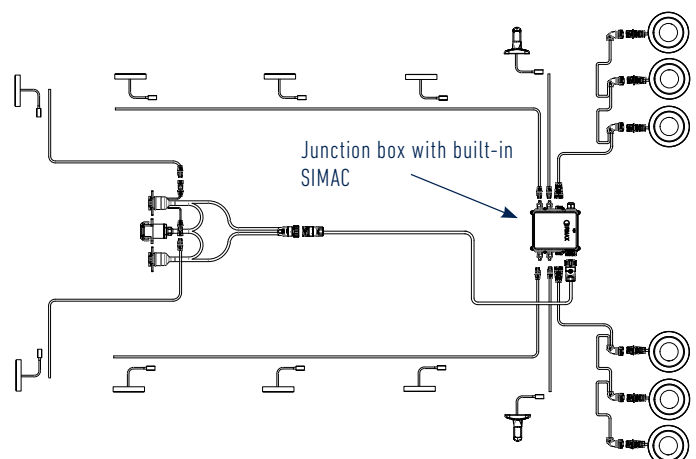

With the ECE regulation No. 48 (Changes series 06) it is prescribed that the side marker lights must flash synchronously and simultaneously with the direction indicators (in the tail light) – this is mandatory for vehicles – class 03 and 04 - being homologated after November 18 2017.

Ermax SIMAC® ensures the compliance with the legislation
– we will advise the optimal application

SIMAC: Side marker lights Control

SIMAC "Snap-In" module

- Ideal for any application, even in retrofit
- The flexible solution in order to keep an existing kit configuration almost unchanged

SIMAC integrated in the junction box

- Mounted in a secure and protected position with ideal plug connection to the system
- The best possible solution especially when 3 & 2 function lights are being used

SIMAC integrated in the rear cable

- > Optimised design for easy mounting
- > Ideal for the lean high-volume solution

SIMAC as adapter in the main cable

- > Allows mounting of side cables from front to back
- > Recommendable when a LED control box is used in the cable system