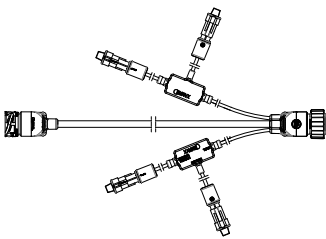

SIMAC integrated in the junction box

- Mounted in a secure and protected position with ideal plug connection to the system
- The best possible solution especially when 3 & 2 function lights are being used

ERMAX side marker lights

- > Standard mounting
- > 2 LED diodes
- > 4 mounting versions
- > 4 cable versions
- > IP69K rating

- > Mounting without visible screws
- > 2 LED diodes
- > 4 mounting versions
- > 3 cable versions
- > IP69K rating

SIMAC integrated in the rear cable

- > Optimised design for easy mounting
- > Ideal for the lean high-volume solution

SIMAC as adapter in the main cable

- > Allows mounting of side cables from front to back
- > Recommendable when a LED control box is used in the cable system