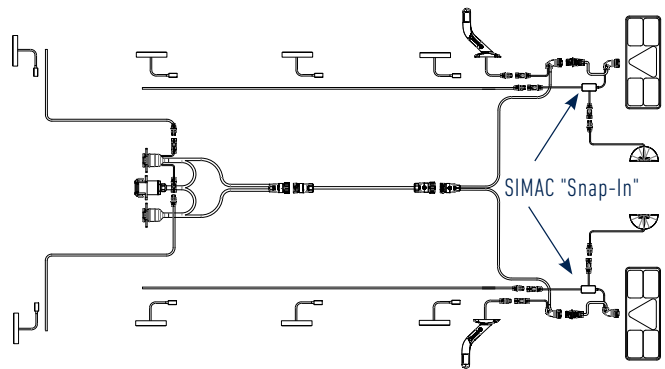

SIMAC[®] Solutions

Control of flashing side marker lights

The Ermax solution is called SIMAC®

Compliant to legislation with unique flexibility

Control of flashing side marker lights ECE 48 since November 2017

With the ECE regulation No. 48 (Changes series 06) it is prescribed that the side marker lights must flash synchronously and simultaneously with the direction indicators (in the tail light) – this is mandatory for vehicles – class 03 and 04 - being homologated after November 18 2017.

SIMAC integrated in the junction box

- Mounted in a secure and protected position with ideal plug connection to the system
- The best possible solution especially when 3 & 2 function lights are being used

SIMAC integrated in the rear cable

- > Optimised design for easy mounting
- > Ideal for the lean high-volume solution

SIMAC as adapter in the main cable

- > Allows mounting of side cables from front to back
- > Recommendable when a LED control box is used in the cable system