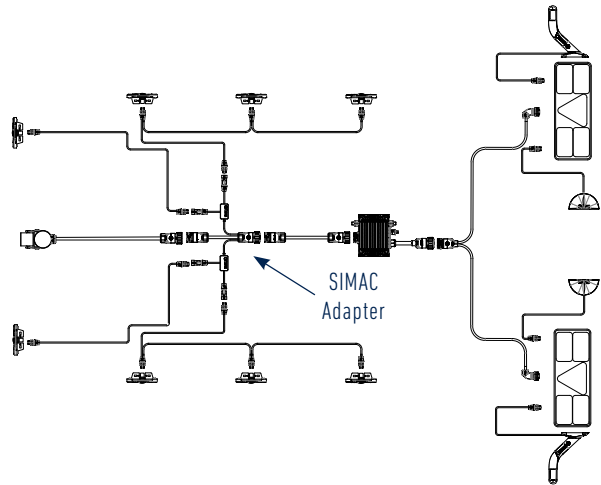

SIMAC integrated in the junction box

- Mounted in a secure and protected position with ideal plug connection to the system
- The best possible solution especially when 3 & 2 function lights are being used

ERMAX side marker lights

- > Standard mounting
- > 2 LED diodes
- > 4 mounting versions
- > 4 cable versions
- > IP69K rating

- > Mounting without visible screws
- > 2 LED diodes
- > 4 mounting versions
- > 3 cable versions
- > IP69K rating

SIMAC integrated in the rear cable

- > Optimised design for easy mounting
- > Ideal for the lean high-volume solution

SIMAC as adapter in the main cable

- > Allows mounting of side cables from front to back
- > Recommendable when a LED control box is used in the cable system

SIMAC integrated in the tail light

- > The easy and ideal solution without external modules
- > No further parts or components needed

TM10 LED

TM11 LED

Brands of the BPW Group:

ERMAX®

HBN-Teknik A/S

HESTAL®